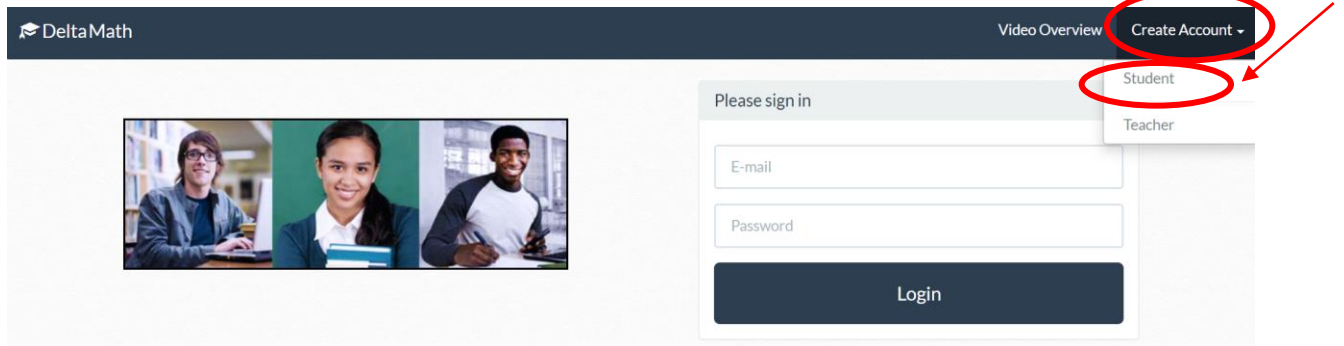

To get started on your Accelerated Lab Calculus (ALC) Summer Assignment, navigate to the website:

www.deltamath.com

Click on “Create Account” followed by “Student”

Create Student Account

Teacher Code:

In the Teacher Code box type: **178472**